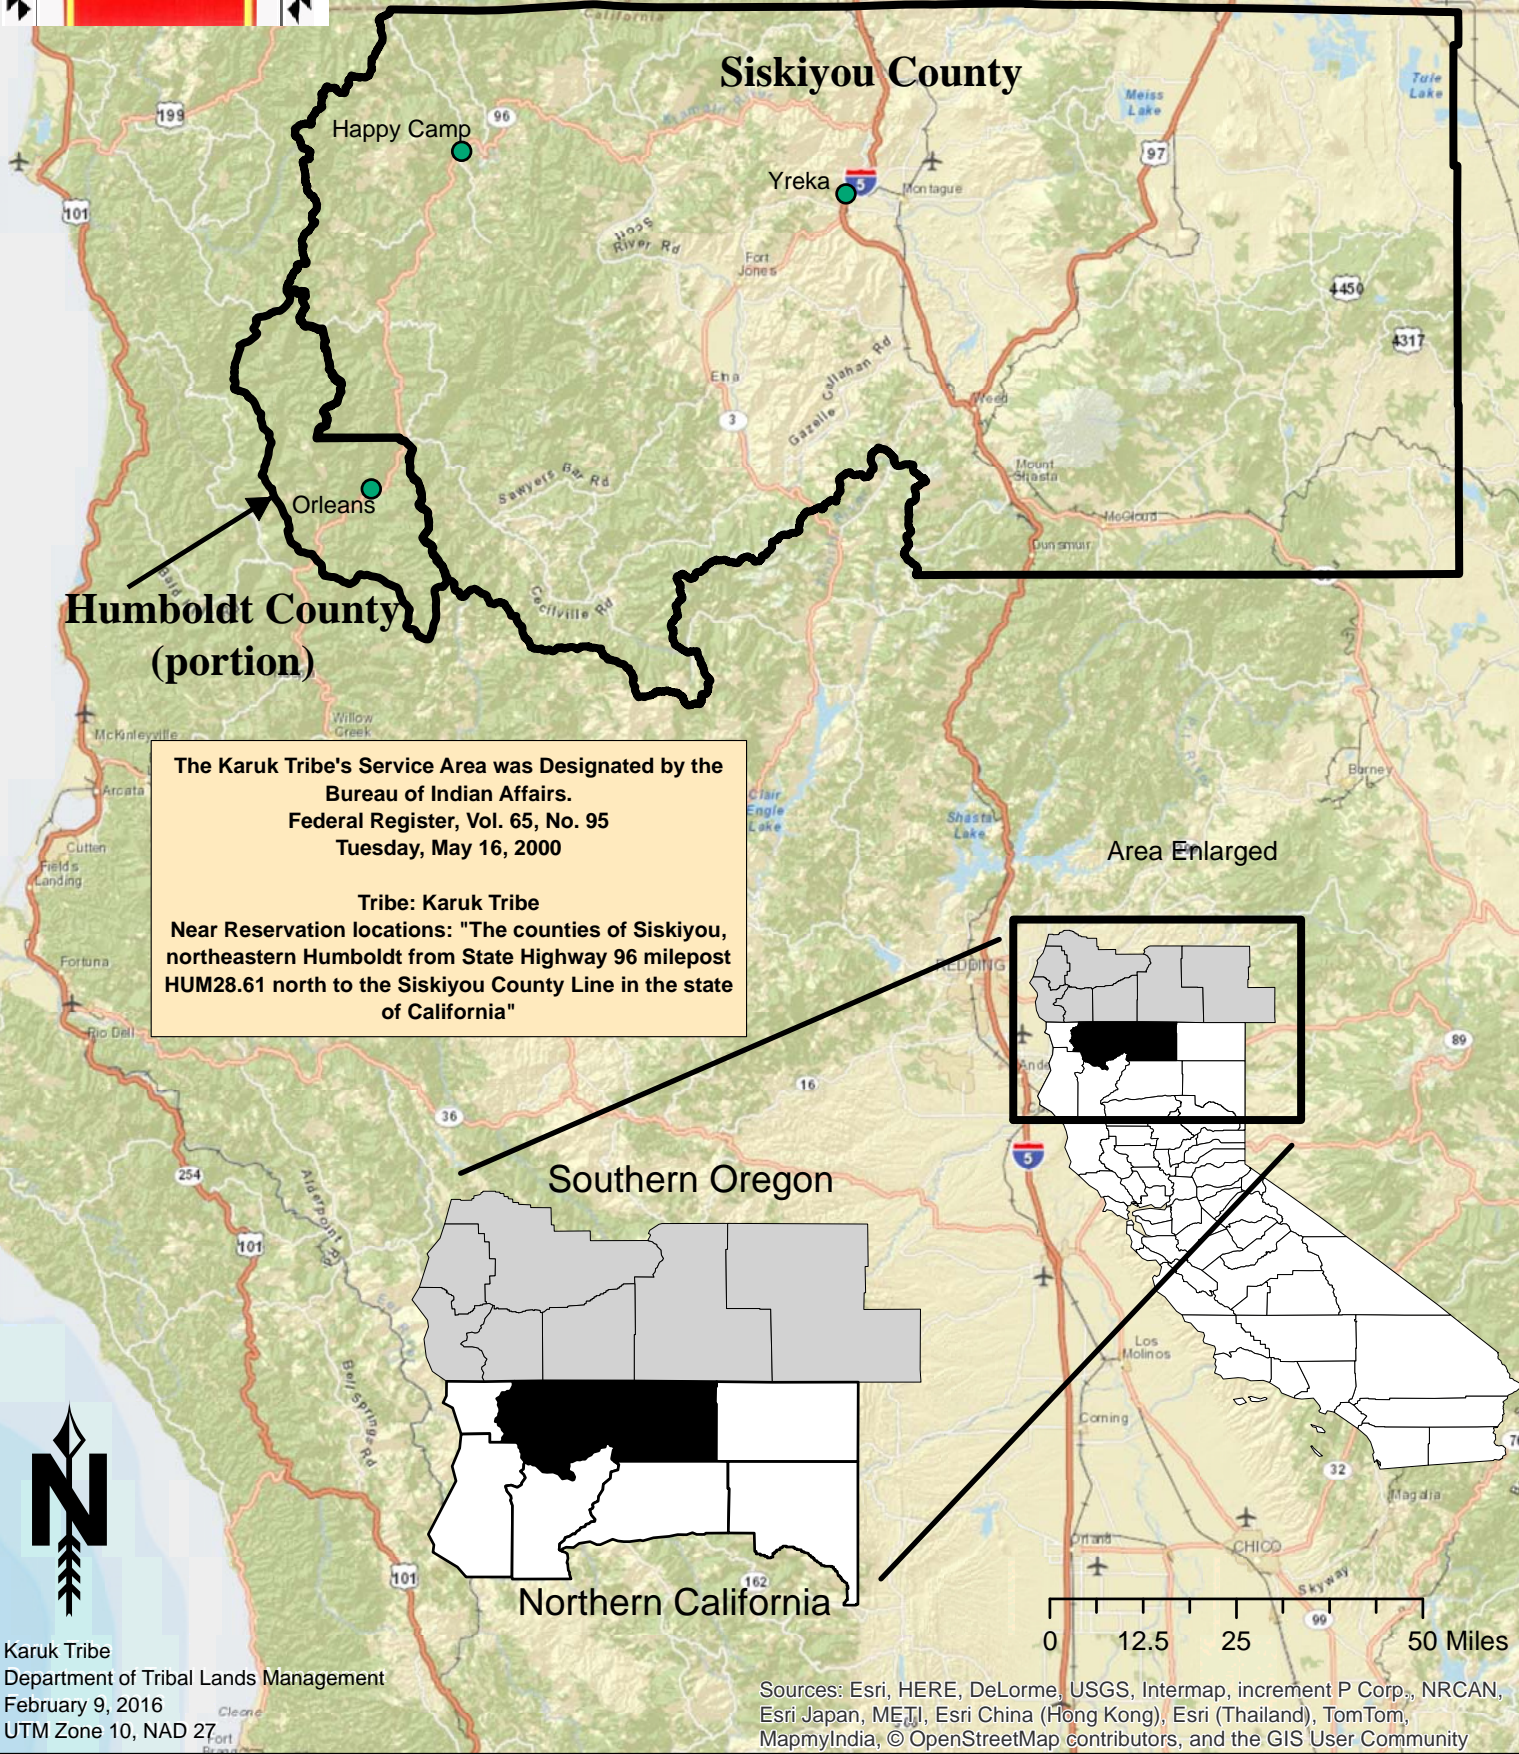

KARUK TRIBE SERVICE AREA

The Karuk Tribe's Service Area was Designated by the Bureau of Indian Affairs.
Federal Register, Vol. 65, No. 95
Tuesday, May 16, 2000

Tribe: Karuk Tribe
Near Reservation locations: "The counties of Siskiyou, northeastern Humboldt from State Highway 96 milepost HUM28.61 north to the Siskiyou County Line in the state of California"